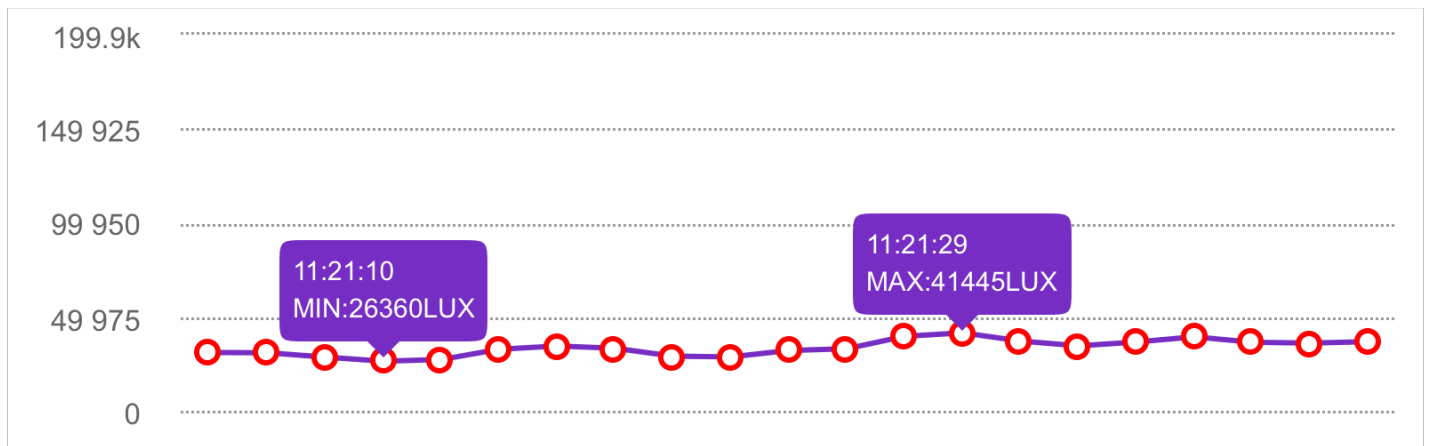

UT383 BT_20240806_112147testfile

User:

Device Information

Device Name:UT383 BT

Alarm Setting:Upper Limit500LUX Lower Limit0LUX

Test Data

Start Time:2024/08/06 11:21:02

End Time:2024/08/06 11:21:44

Storage Frequency:2s

Data Count:21

Illuminance:MAX 41445.0LUX MIN 26360.0LUX

AVG 33565.0LUX

Remarks

Remarks section for recording observations or notes during the test.

| No. | Time | Value |
|-----|----------|----------|
| 21 | 11:21:44 | 36778LUX |
| 20 | 11:21:42 | 35982LUX |
| 19 | 11:21:40 | 36440LUX |
| 18 | 11:21:37 | 39319LUX |
| 17 | 11:21:35 | 36574LUX |
| 16 | 11:21:33 | 34512LUX |
| 15 | 11:21:31 | 37094LUX |
| 14 | 11:21:29 | 41445LUX |
| 13 | 11:21:27 | 39602LUX |
| 12 | 11:21:25 | 32987LUX |
| 11 | 11:21:23 | 32066LUX |
| 10 | 11:21:21 | 28651LUX |
| 9 | 11:21:19 | 29046LUX |
| 8 | 11:21:17 | 33232LUX |
| 7 | 11:21:15 | 34446LUX |
| 6 | 11:21:13 | 32695LUX |
| 5 | 11:21:11 | 27270LUX |
| 4 | 11:21:10 | 26360LUX |
| 3 | 11:21:08 | 28536LUX |
| 2 | 11:21:06 | 30835LUX |
| 1 | 11:21:03 | 30996LUX |